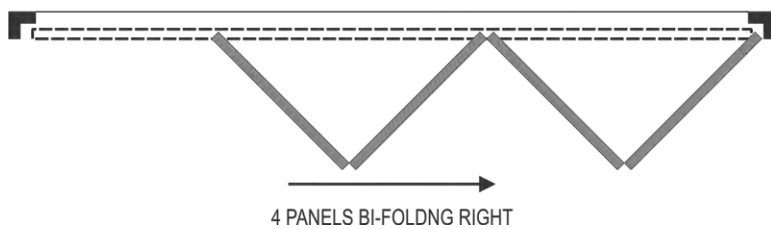

BIFOLD SHUTTERS