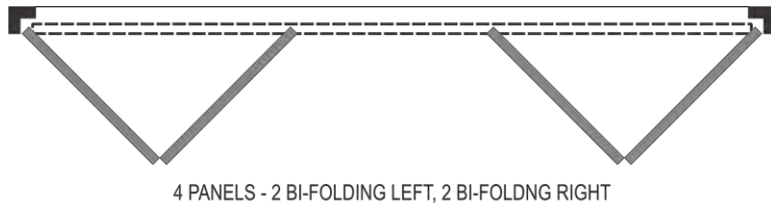

BIFOLD SHUTTERS