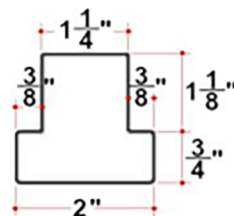

Frame Profile

L16
T-Post

Small Zen Sill Cap
(SZSC)

Finish Options

Stains

- LS43 Dark Pine
- LS44 Logwood
- LS70 Dark Fruitwood
- LS80 Honduras Mahogany
- LS90 Warm Cherry
- LS92 "Coffee" Berry
- LS93 Golden Oak
- LS94 Cinnamon
- LS95 Rosewood

Paints

- KP22
- Barite White SW 901
- Divine White SW 6105
- Dover White SW 6385
- Swiss "Coffee" SW 8904
- Of White SW 8906
- White Shadow SW 8918
- Princeton White SW 8908
- Bone White SW 8918
- DU Shell White 8921