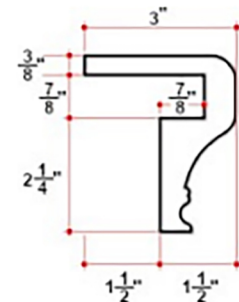

Zen Sill Piece
(ZSP)

L16
T-Post

2" Zen Frame

Small Zen Sill Cap
(SZSC)

Large Sill Cap
D30

Finish Options

Stains

- LS43 Dark Pine
- LS44 Logwood
- LS70 Dark Fruitwood
- LS80 Honduras Mahogany
- LS90 Warm Cherry
- LS92 "Coffee" Berry
- LS93 Golden Oak
- LS94 Cinnamon
- LS95 Rosewood