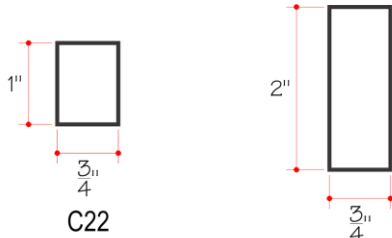

FRAME PROFILES

FINISH OPTIONS

PAINTS

- LP00 White
- LP01 Lanco White
- LP10 BM White
- LP12 China White

STAINS

- LS44 Logwood
- LS70 Dark Fruitwood
- LS80 Honduras Mahogany
- LS93 Golden Oak