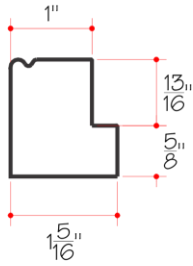

FRAME PROFILES

FINISH OPTIONS

PAINTS

- LP00 White
- LP01 Lanco White
- LP10 BM White
- LP12 China White

STAINS

- LS44 Logwood
- LS70 Dark Fruitwood
- LS80 Honduras Mahogany
- LS93 Golden Oak