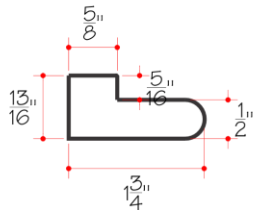

FRAME PROFILES

FINISH OPTIONS

PAINTS

- LP00 White
- LP01 Lanco White
- LP10 BM White
- LP12 China White

STAINS

- LS44 Logwood
- LS70 Dark Fruitwood
- LS80 Honduras Mahogany
- LS93 Golden Oak