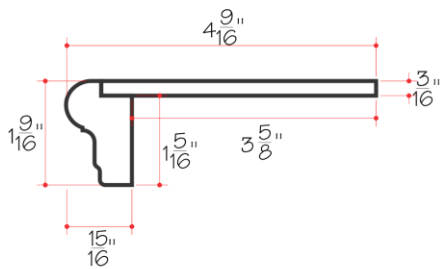

FRAME PROFILES

FINISH OPTIONS

PAINTS

- LP00 White
- LP01 Lanco White
- LP10 BM White
- LP12 China White

STAINS

- LS44 Logwood
- LS70 Dark Fruitwood
- LS80 Honduras Mahogany
- LS93 Golden Oak