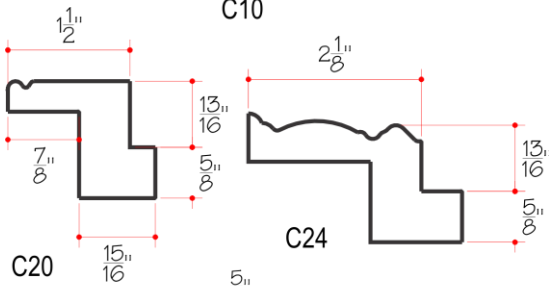

FRAME PROFILES

FINISH OPTIONS

PAINTS

- LP00 White
- LP01 Lanco White
- LP10 BM White
- LP12 China White

STAINS

- LS44 Logwood
- LS70 Dark Fruitwood
- LS80 Honduras Mahogany
- LS93 Golden Oak