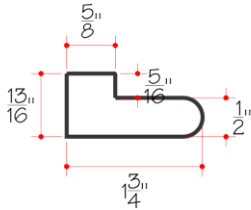

FRAME PROFILES

SILL PIECE

AJ 520
SILL CAP

FINISH OPTIONS

PAINTS

- LP00 White
- LP01 Lanco White
- LP10 BM White
- LP12 China White

STAINS

- LS44 Logwood
- LS70 Dark Fruitwood
- LS80 Honduras Mahogany
- LS93 Golden Oak