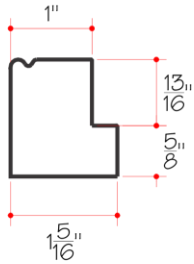

FRAME PROFILES

SILL PIECE

AJ 520
SILL CAP

FINISH OPTIONS

PAINTS

- LP00 White
- LP01 Lanco White
- LP10 BM White
- LP12 China White

STAINS

- LS44 Logwood
- LS70 Dark Fruitwood
- LS80 Honduras Mahogany
- LS93 Golden Oak