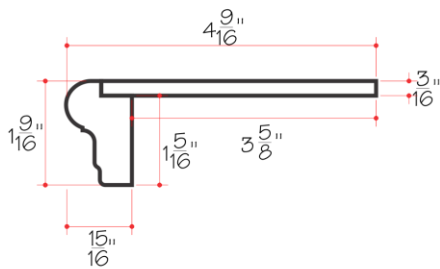

FRAME PROFILES

SILL PIECE

AJ 520
SILL CAP

FINISH OPTIONS

PAINTS

- LP00 White
- LP01 Lanco White
- LP10 BM White
- LP12 China White

STAINS

- LS44 Logwood
- LS70 Dark Fruitwood
- LS80 Honduras Mahogany
- LS93 Golden Oak