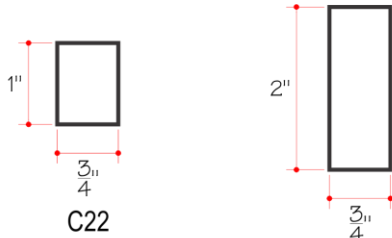

FRAME PROFILES

SILL PIECE

AJ 520
SILL CAP

FINISH OPTIONS

PAINTS

- LP00 White
- LP01 Lanco White
- LP10 BM White
- LP12 China White

STAINS

- LS44 Logwood
- LS70 Dark Fruitwood
- LS80 Honduras Mahogany
- LS93 Golden Oak