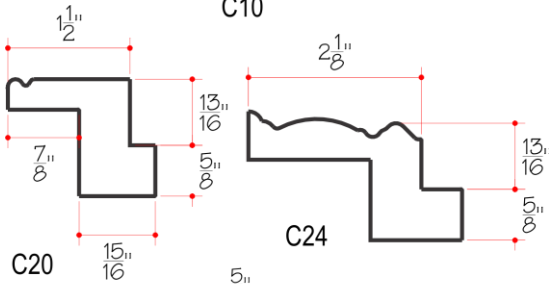

FRAME PROFILES

SILL PIECE

AJ 520
SILL CAP

FINISH OPTIONS

PAINTS

- LP00 White
- LP01 Lanco White
- LP10 BM White
- LP12 China White

STAINS

- LS44 Logwood
- LS70 Dark Fruitwood
- LS80 Honduras Mahogany
- LS93 Golden Oak